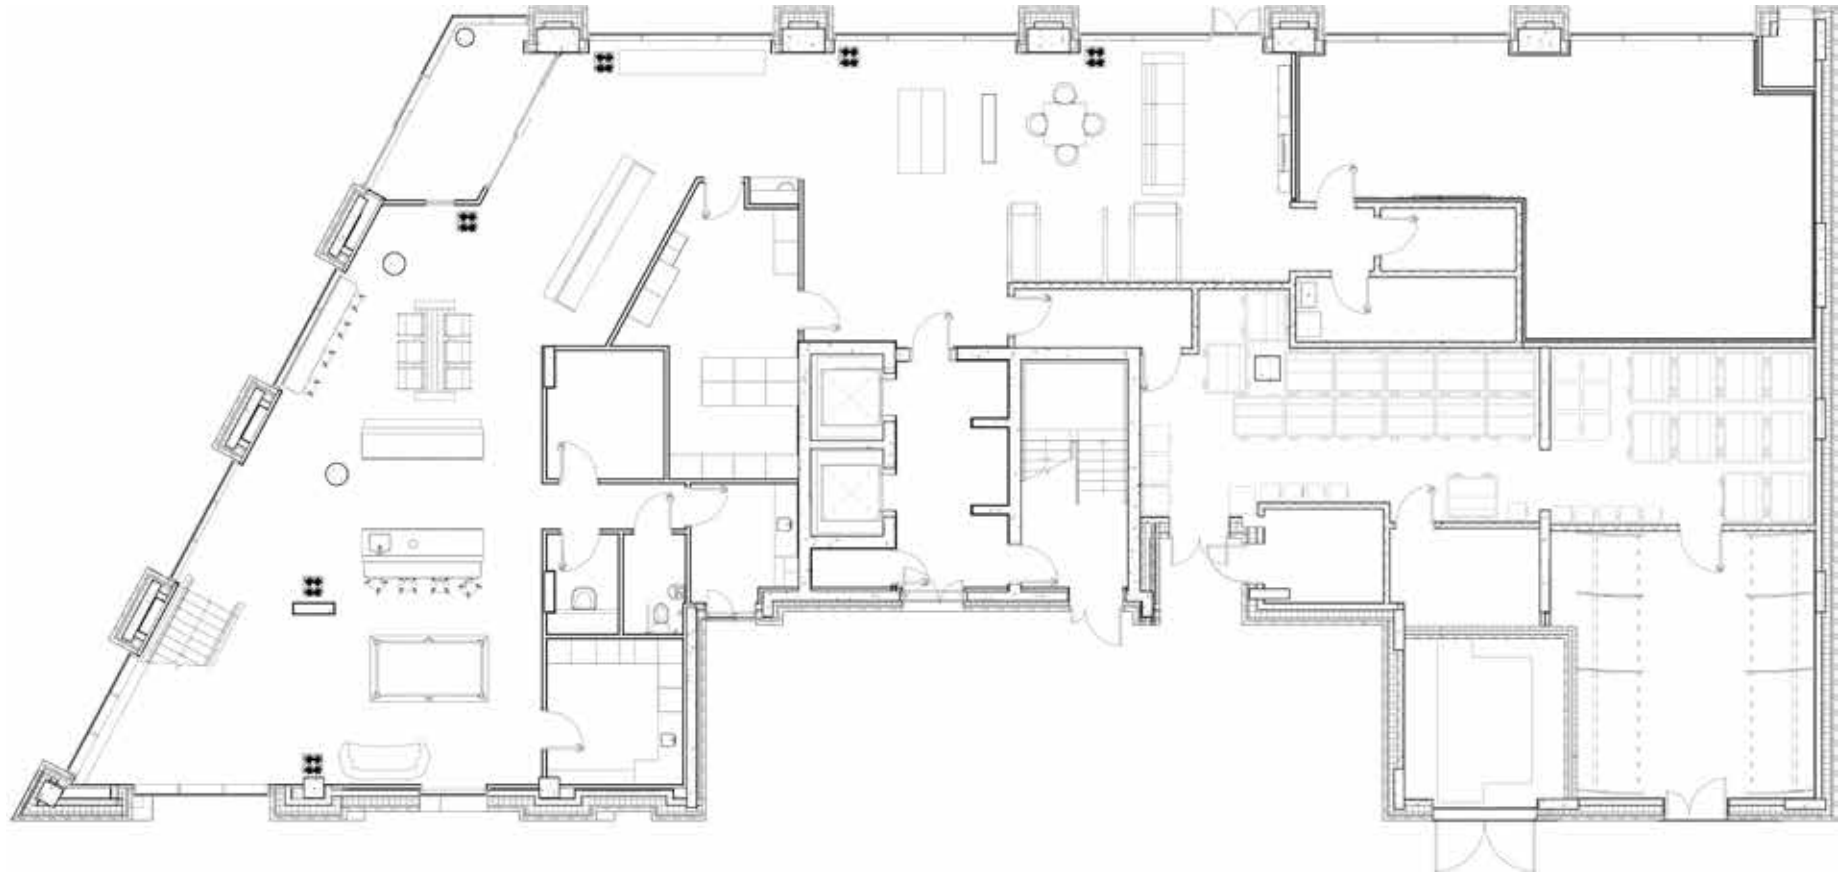

BELFAST

**BRUCE
STREET**

VITA STUDENT

BRUCE STREET

G

Ground Floor

Belfast
Little Vic Street

01

First Floor

Belfast
Bruce Street

- LITE
- PREMIUM
- CLASSIC
- DELUXE
- CLASSIC PLUS
- ACCESSIBLE ROOM

Room	Size (sqm)
101	17
102	21
103	20
104	20
105	20
106	22
107	16

Room	Size (sqm)
108	20
109	16
110	20
111	16
112	20
113	16