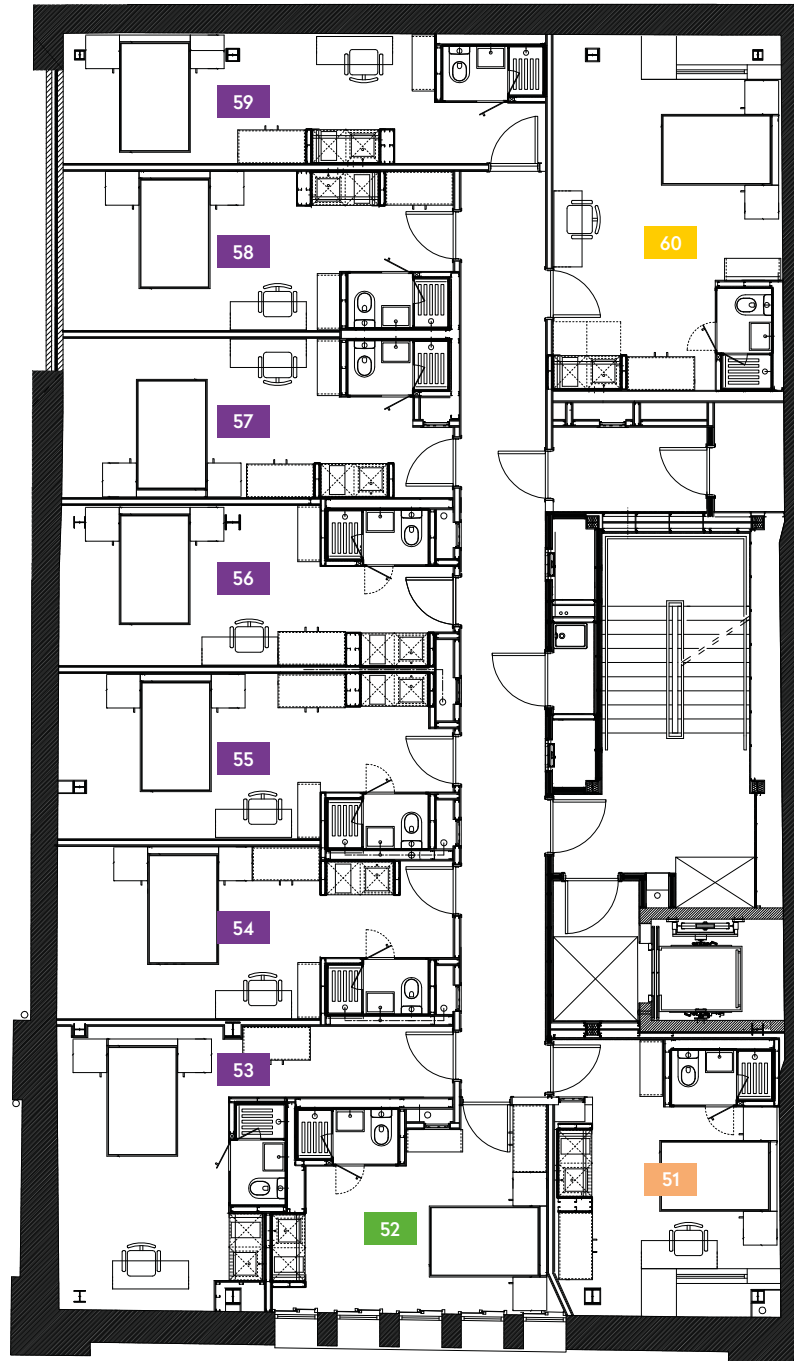

## Third Floor

Liverpool  
The Chapel

- LITE
- CLASSIC
- CLASSIC PLUS
- PREMIUM
- PREMIUM PLUS
- ACCESSIBLE ROOM

Room	Size (sqm)
40	20
41	17
42	25
43	20
44	20
45	20
46	21
47	21
48	20
49	19
50	17

## Fourth Floor

Liverpool  
The Chapel

- LITE
- CLASSIC
- CLASSIC PLUS
- PREMIUM
- PREMIUM PLUS
- ACCESSIBLE ROOM

Room	Size (sqm)
51	20
52	17
53	25
54	21
55	20
56	20
57	20
58	20
59	20
60	21

COURTYARD

ROAD

## Fifth Floor

Liverpool  
The Chapel

- LITE
- CLASSIC
- CLASSIC PLUS
- PREMIUM
- PREMIUM PLUS
- ACCESSIBLE ROOM

Room	Size (sqm)
61	22
62	22
63	18
64	20
65	21
66	17
67	15
68	15

### LIVERPOOL FLOORPLANS

Please note, the floorplans displayed are correct at the time of publication but the actual layout and arrangement of the furniture are subject to changes which will not materially affect the overall size or amenity offered by the room.