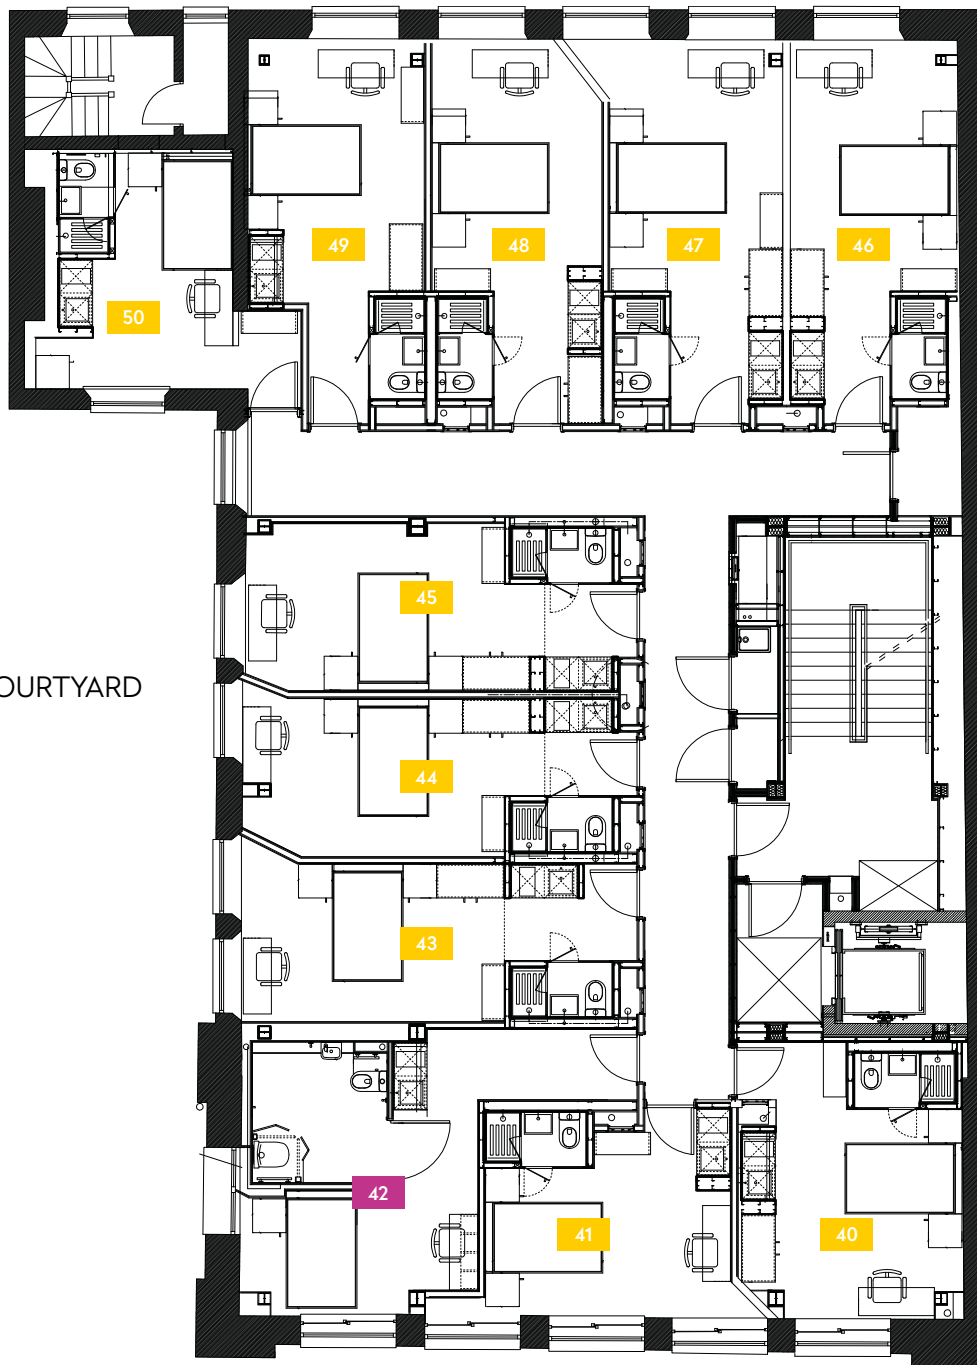

## Second Floor

Liverpool  
The Chapel

- LITE
- CLASSIC
- CLASSIC PLUS
- PREMIUM
- PREMIUM PLUS
- ACCESSIBLE ROOM

Room	Size (sqm)
29	20
30	17
31	25
32	20
33	20
34	20
35	21
36	21
37	20
38	19
39	17

ROAD

COURTYARD