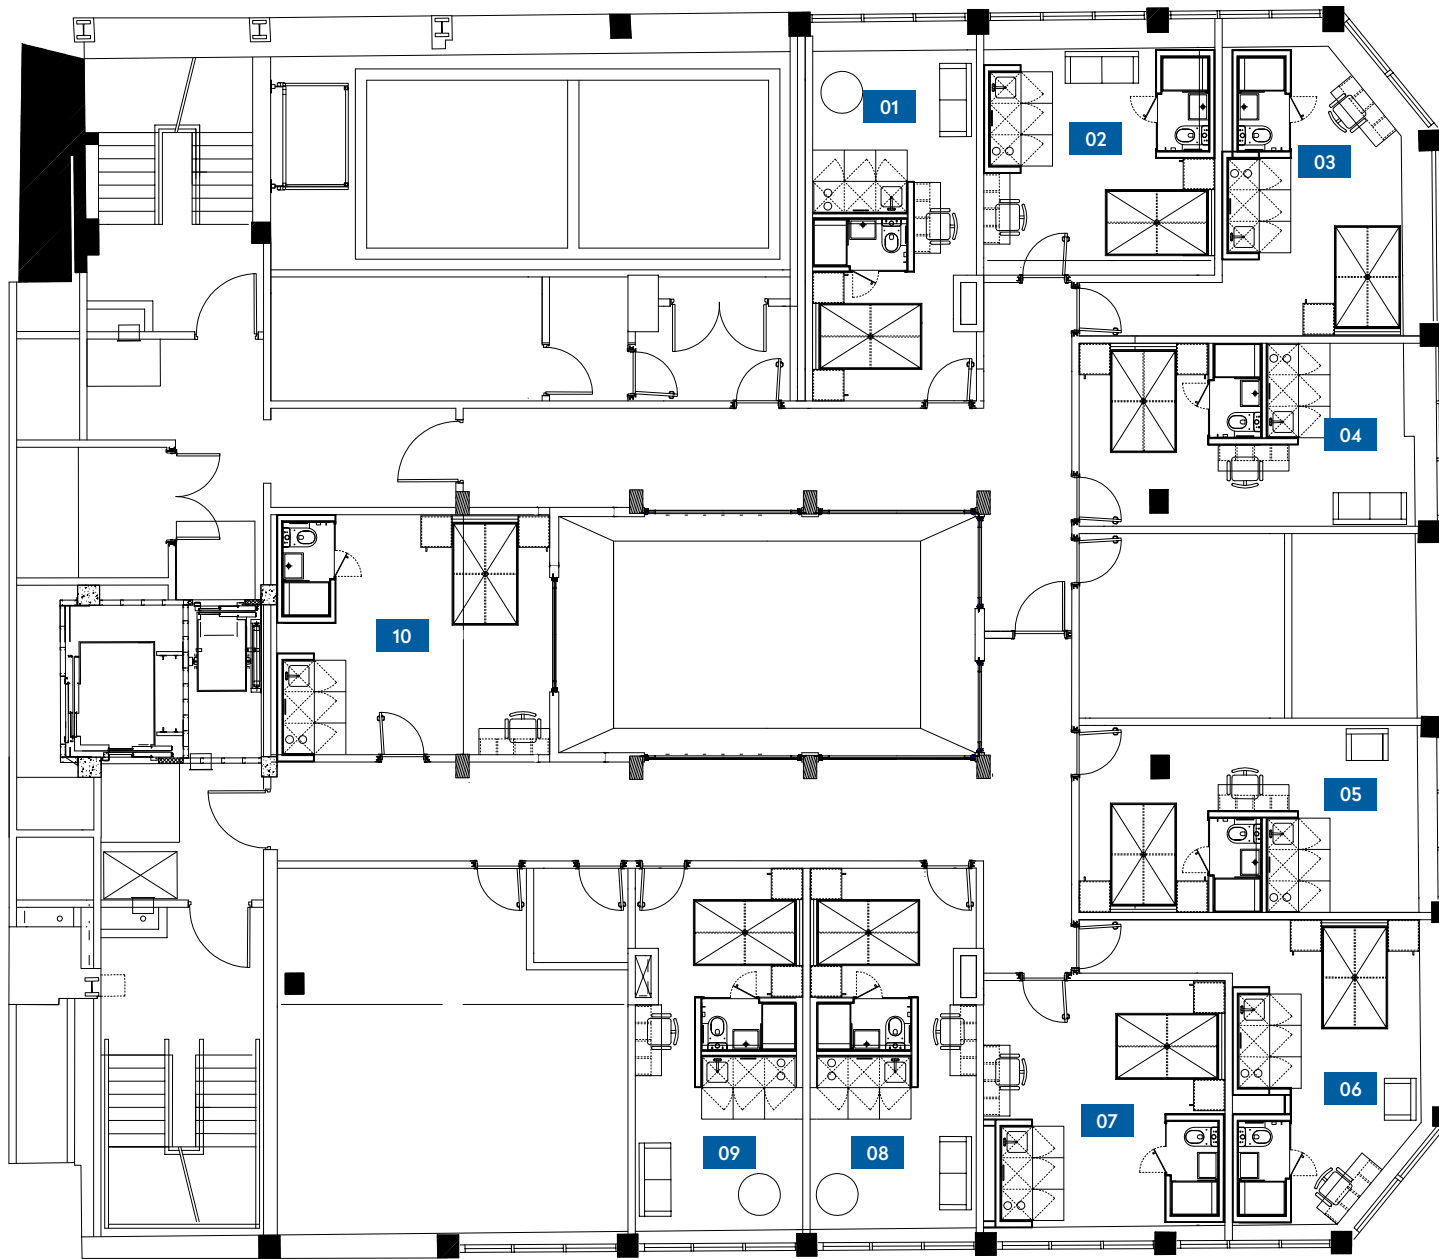

## LIVERPOOL FLOORPLANS

Please note, the floorplans displayed are correct at the time of publication but the actual layout and arrangement of the furniture are subject to changes which will not materially affect the overall size or amenity offered by the room.

# TINLINGS

LG

Lower Ground Floor

Liverpool  
Tinlings

- CLASSIC
- CLASSIC PLUS
- PREMIUM
- PREMIUM PLUS
- TWO BED
- PILLAR

Room	Size (sqm)
01	22
02	20
03	20
04	20
05	21
06	23
07	22
08	21
09	21
10	19

ROAD

KASPERS →

First Floor

Liverpool  
Tinlings

- CLASSIC
- CLASSIC PLUS
- PREMIUM
- PREMIUM PLUS
- TWO BED
- PILLAR

Room	Size (sqm)
101	19
102	19
103	19
104	19
105	19
106	19
107	15
108	16
109	16
110	18
111	17
112	18
113	19
114	17
115	18
116	17
117	15
118	18
119	19
120	19
121	19
122	19
123	19