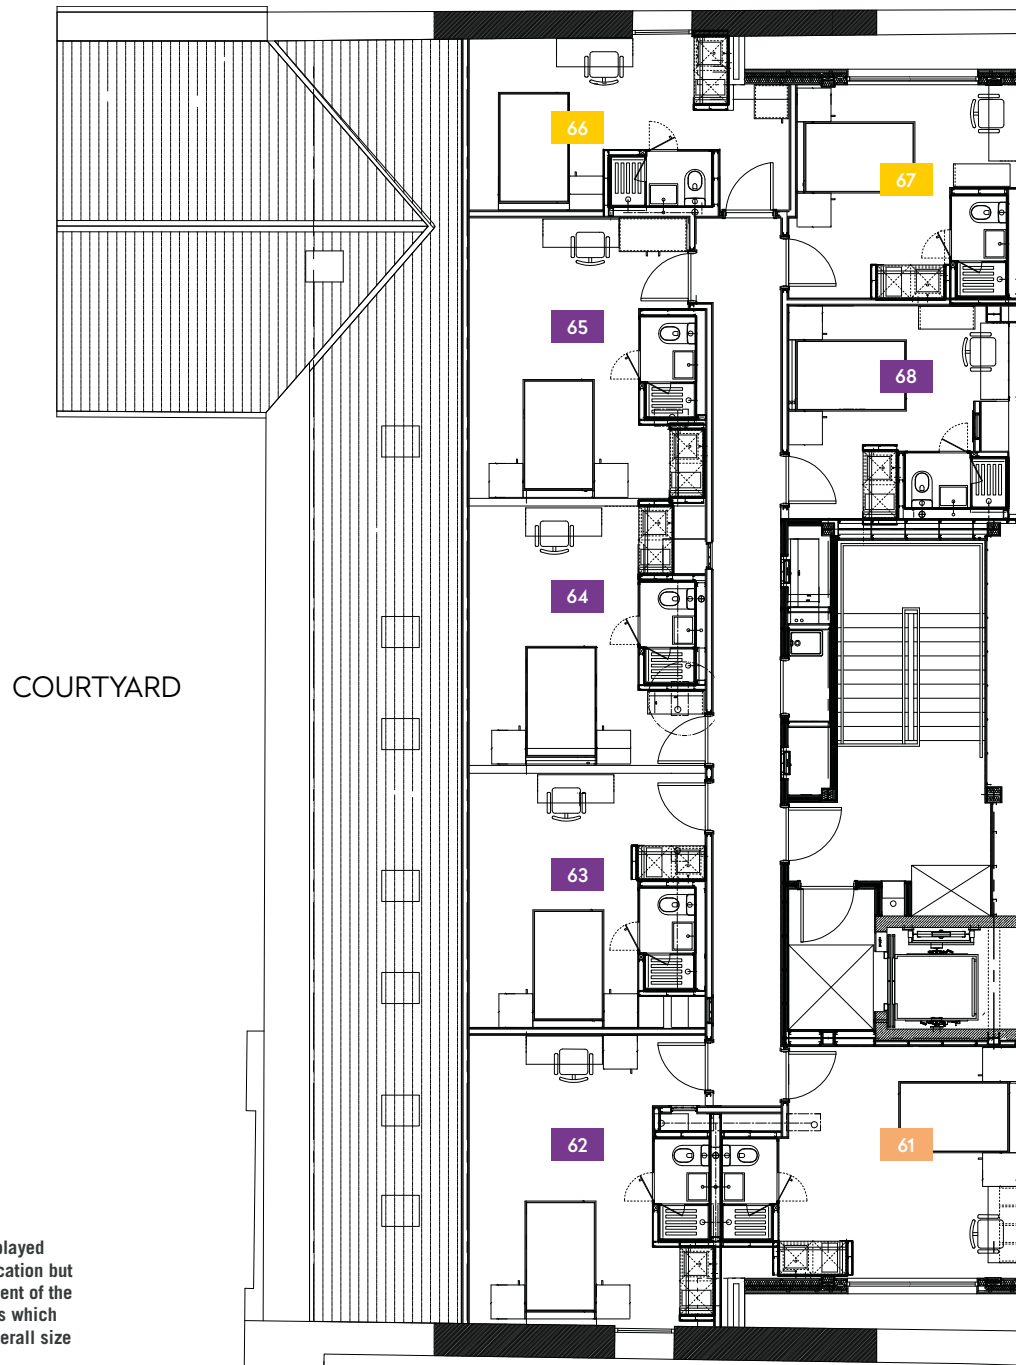

## Fourth Floor

Liverpool  
The Chapel

- LITE
- CLASSIC
- CLASSIC PLUS
- PREMIUM
- PREMIUM PLUS
- ACCESSIBLE ROOM

Room	Size (sqm)
51	20
52	17
53	25
54	21
55	20
56	20
57	20
58	20
59	20
60	21

COURTYARD

ROAD

### LIVERPOOL FLOORPLANS

Please note, the floorplans displayed are correct at the time of publication but the actual layout and arrangement of the furniture are subject to changes which will not materially affect the overall size or amenity offered by the room.