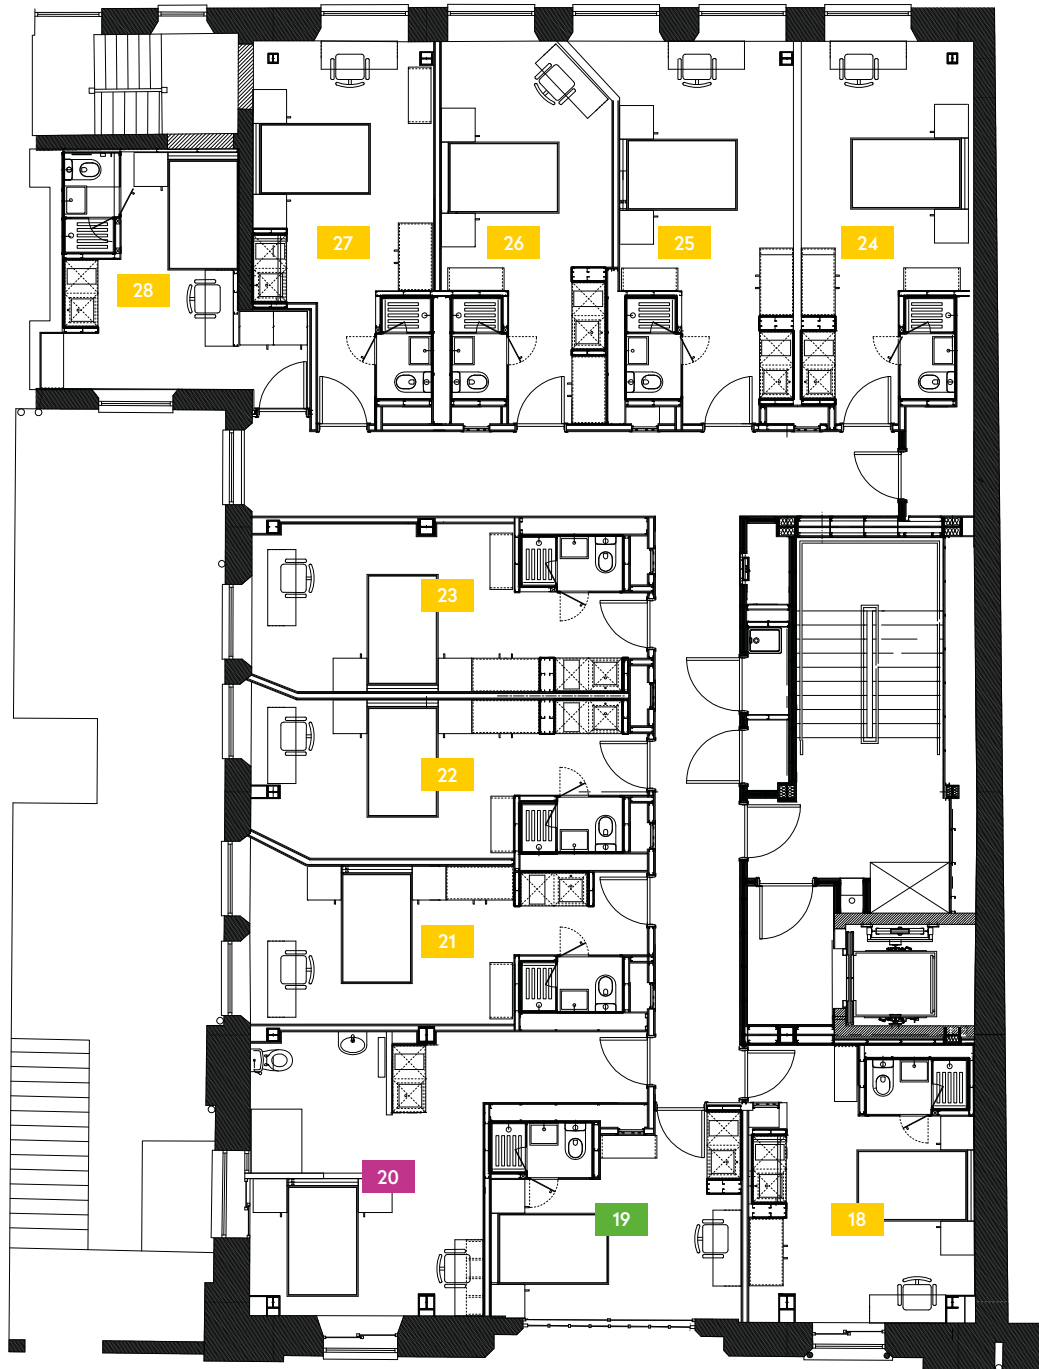

Please note, the floorplans displayed are correct at the time of publication but the actual layout and arrangement of the furniture are subject to changes which will not materially affect the overall size or amenity offered by the room.

## Ground Floor

Liverpool  
The Chapel

- LITE
- CLASSIC
- CLASSIC PLUS
- PREMIUM
- PREMIUM PLUS
- ACCESSIBLE ROOM

Room	Size (sqm)
10	20
11	20
12	20
13	17
14	17
15	17
16	16
17	16

COURTYARD

ROAD

COURTYARD

ROAD

1

First Floor

Liverpool  
The Chapel

- LITE
- CLASSIC
- CLASSIC PLUS
- PREMIUM
- PREMIUM PLUS
- ACCESSIBLE ROOM

Room	Size (sqm)
18	20
19	17
20	25
21	20
22	20
23	20
24	21
25	21
26	20
27	19
28	17