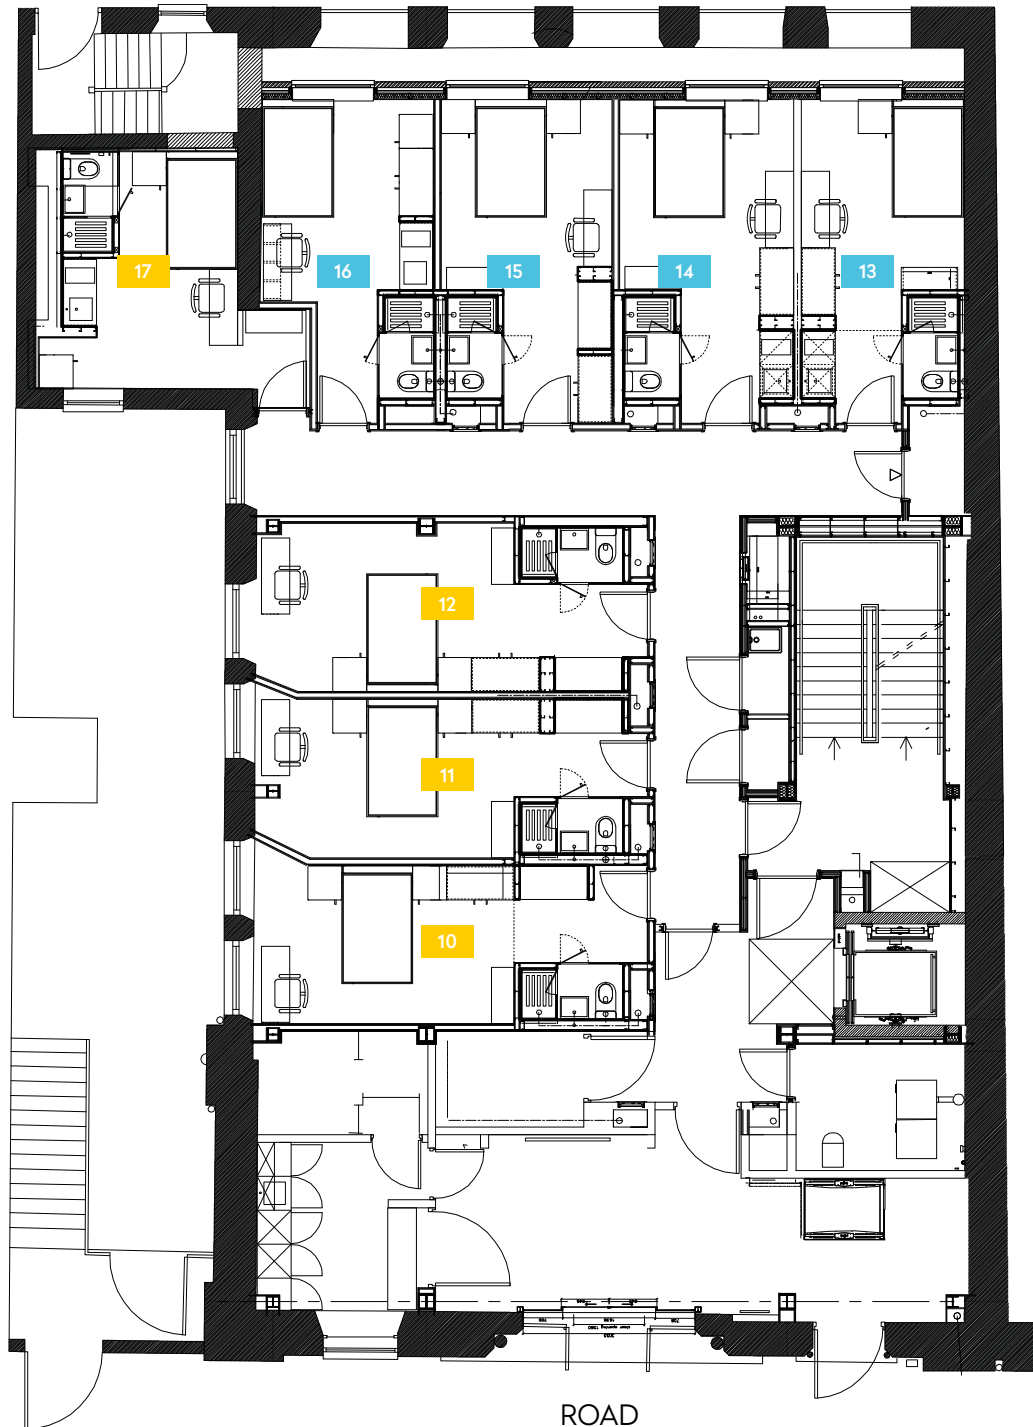

Please note, the floorplans displayed are correct at the time of publication but the actual layout and arrangement of the furniture are subject to changes which will not materially affect the overall size or amenity offered by the room.

## Lower Ground Floor

Liverpool  
The Chapel

-  LITE
-  CLASSIC
-  CLASSIC PLUS
-  PREMIUM
-  PREMIUM PLUS
-  ACCESSIBLE ROOM

Room	Size (sqm)
1	32
2	20
3	19
4	20
5	17
6	17
7	17
8	16
9	16

COURTYARD

ROAD

## Ground Floor

Liverpool  
The Chapel

- LITE
- CLASSIC
- CLASSIC PLUS
- PREMIUM
- PREMIUM PLUS
- ACCESSIBLE ROOM

Room	Size (sqm)
10	20
11	20
12	20
13	17
14	17
15	17
16	16
17	16

COURTYARD

ROAD

COURTYARD

ROAD

1

First Floor

Liverpool  
The Chapel

- LITE
- CLASSIC
- CLASSIC PLUS
- PREMIUM
- PREMIUM PLUS
- ACCESSIBLE ROOM

Room	Size (sqm)
18	20
19	17
20	25
21	20
22	20
23	20
24	21
25	21
26	20
27	19
28	17