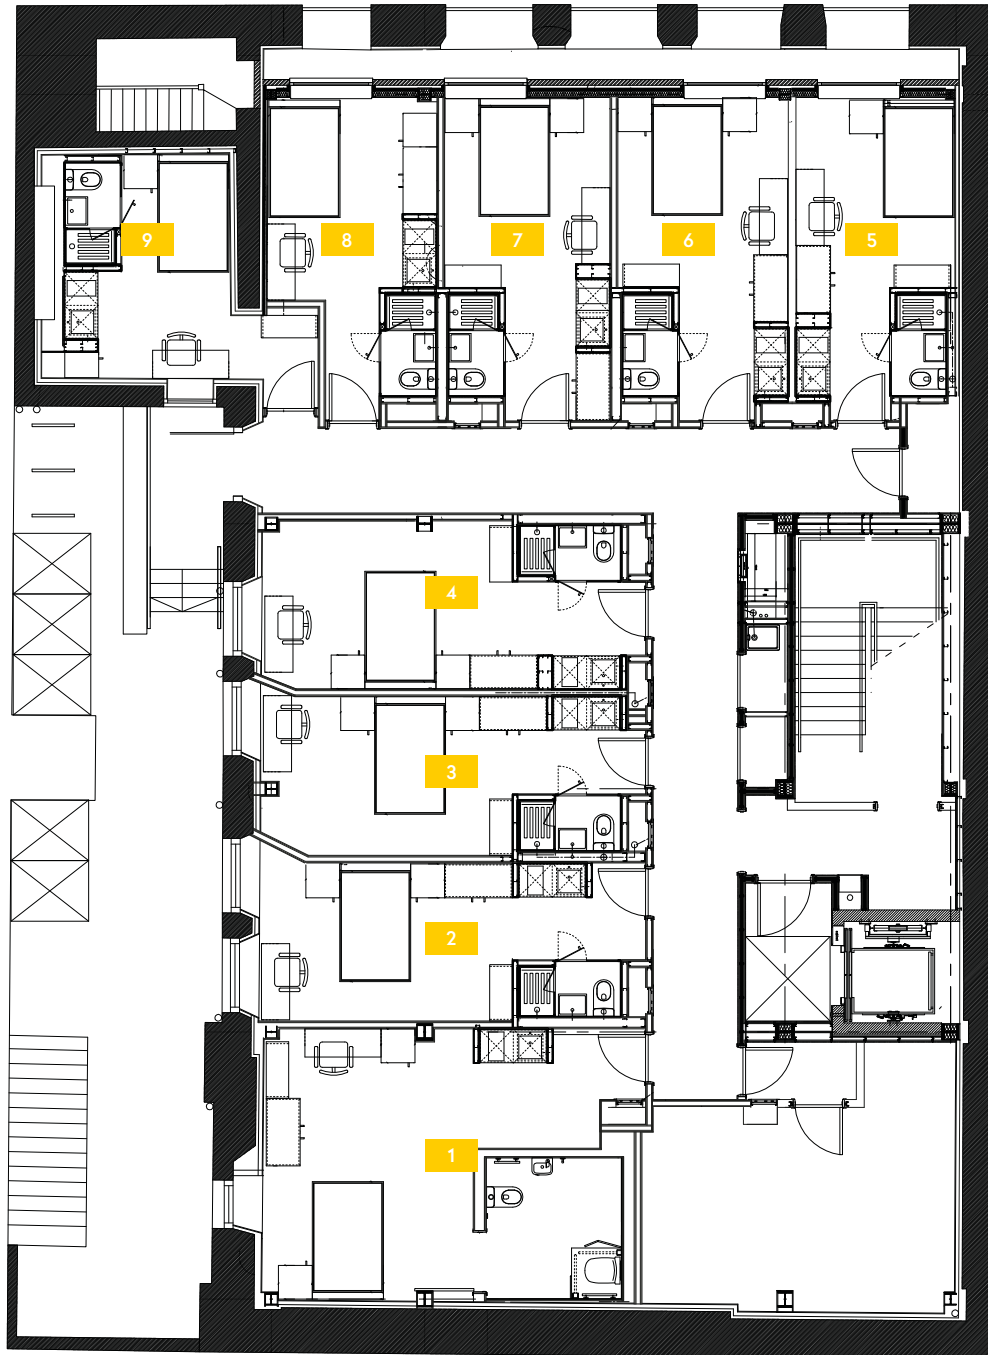

Please note, the floorplans displayed are correct at the time of publication but the actual layout and arrangement of the furniture are subject to changes which will not materially affect the overall size or amenity offered by the room.

## Lower Ground Floor

Liverpool  
The Chapel

-  LITE
-  CLASSIC
-  CLASSIC PLUS
-  PREMIUM
-  PREMIUM PLUS
-  ACCESSIBLE ROOM

Room	Size (sqm)
1	32
2	20
3	19
4	20
5	17
6	17
7	17
8	16
9	16

COURTYARD

ROAD