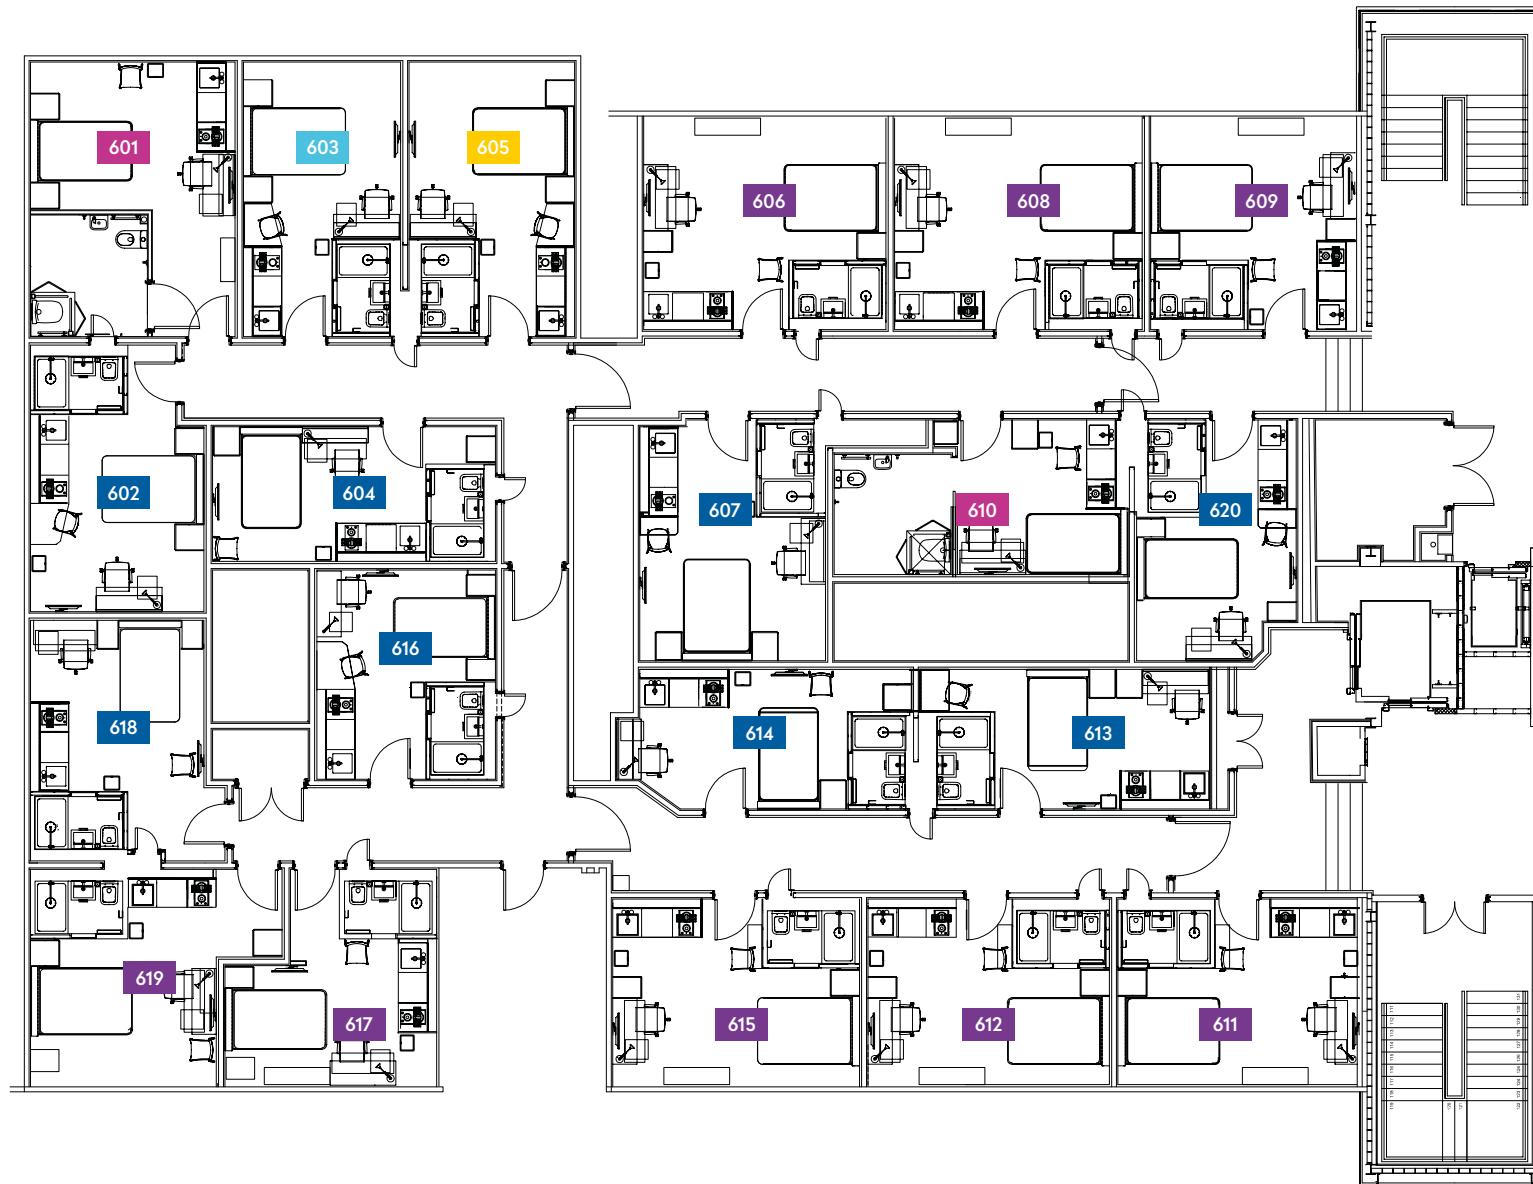

## Fifth Floor

Liverpool  
Crosshall

- LITE
- CLASSIC
- CLASSIC PLUS
- PREMIUM
- PREMIUM PLUS
- TWO BED
- ACCESSIBLE ROOM

Room	Size (sqm)
501	23
502	18
503	17
504	16
505	18
506	17
507	18
508	18
509	19
510	17
511	17
512	15
513	17
514	16
515	16
516	16
517	18
518	15
519	15
520	15
521	17
522	28
523	15

## Sixth Floor

Liverpool  
Crosshall

<span style="display:inline-block; width:15px; height:15px; background-color:purple; border:1px solid black;"></span>	LITE
<span style="display:inline-block; width:15px; height:15px; background-color:blue; border:1px solid black;"></span>	CLASSIC
<span style="display:inline-block; width:15px; height:15px; background-color:lightblue; border:1px solid black;"></span>	CLASSIC PLUS
<span style="display:inline-block; width:15px; height:15px; background-color:yellow; border:1px solid black;"></span>	PREMIUM
<span style="display:inline-block; width:15px; height:15px; background-color:orange; border:1px solid black;"></span>	PREMIUM PLUS
<span style="display:inline-block; width:15px; height:15px; background-color:darkpurple; border:1px solid black;"></span>	TWO BED
<span style="display:inline-block; width:15px; height:15px; background-color:pink; border:1px solid black;"></span>	ACCESSIBLE ROOM

## LIVERPOOL FLOORPLANS

Please note, the floorplans displayed are correct at the time of publication but the actual layout and arrangement of the furniture are subject to changes which will not materially affect the overall size or amenity offered by the room.