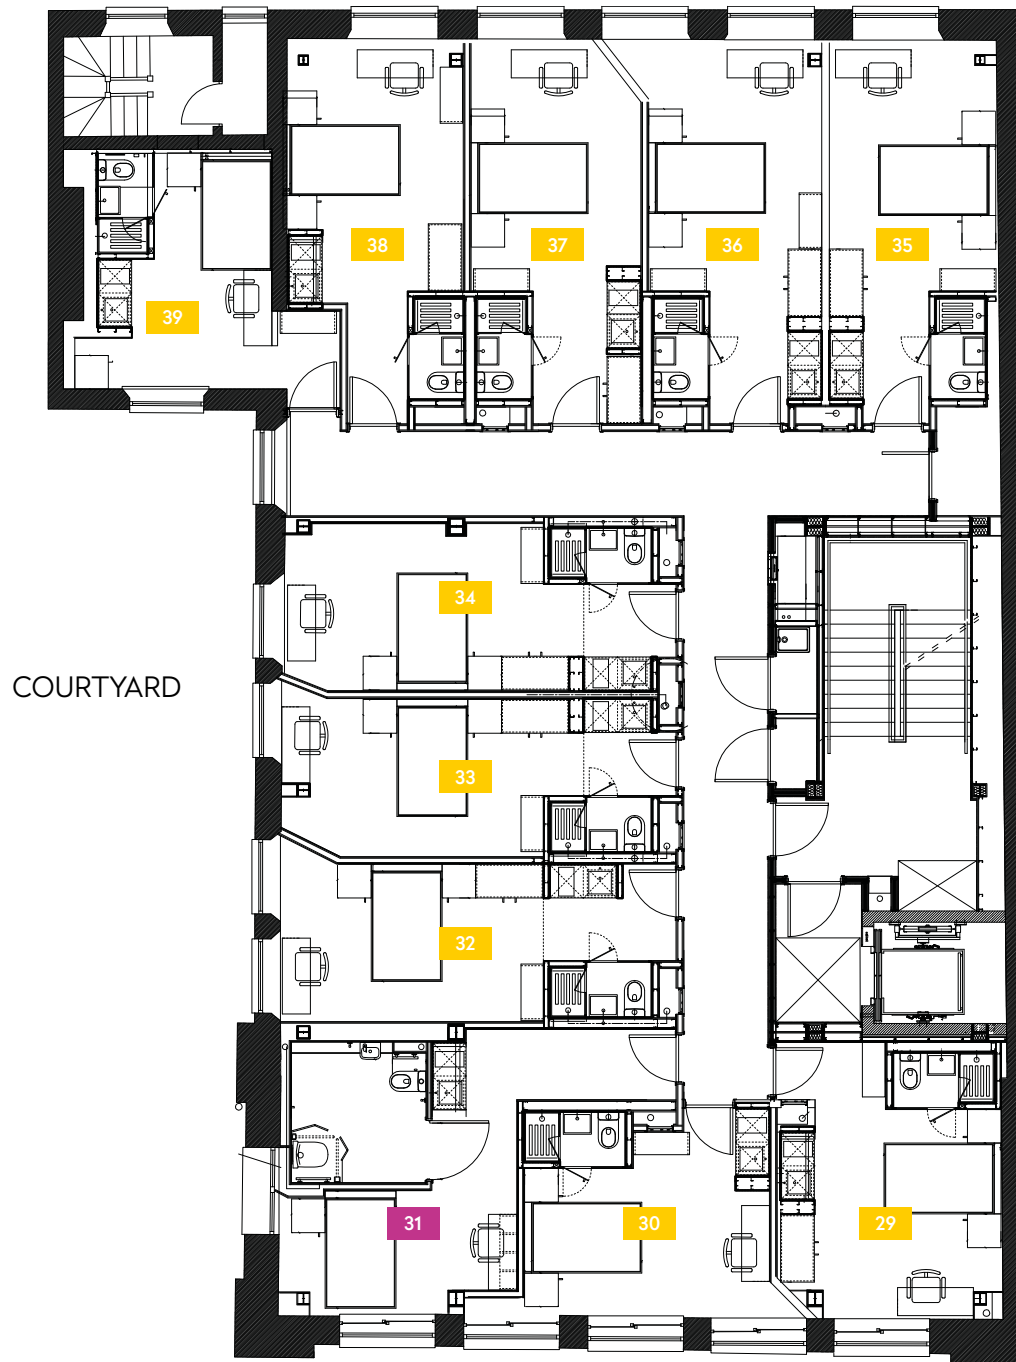

## Ground Floor

Liverpool  
The Chapel

- LITE
- CLASSIC
- CLASSIC PLUS
- PREMIUM
- PREMIUM PLUS
- ACCESSIBLE ROOM

Room	Size (sqm)
10	20
11	20
12	20
13	17
14	17
15	17
16	16
17	16

COURTYARD

ROAD

COURTYARD

ROAD

1

First Floor

Liverpool  
The Chapel

- LITE
- CLASSIC
- CLASSIC PLUS
- PREMIUM
- PREMIUM PLUS
- ACCESSIBLE ROOM

Room	Size (sqm)
18	20
19	17
20	25
21	20
22	20
23	20
24	21
25	21
26	20
27	19
28	17

## Second Floor

Liverpool  
The Chapel

- LITE
- CLASSIC
- CLASSIC PLUS
- PREMIUM
- PREMIUM PLUS
- ACCESSIBLE ROOM

Room	Size (sqm)
29	20
30	17
31	25
32	20
33	20
34	20
35	21
36	21
37	20
38	19
39	17

ROAD

COURTYARD